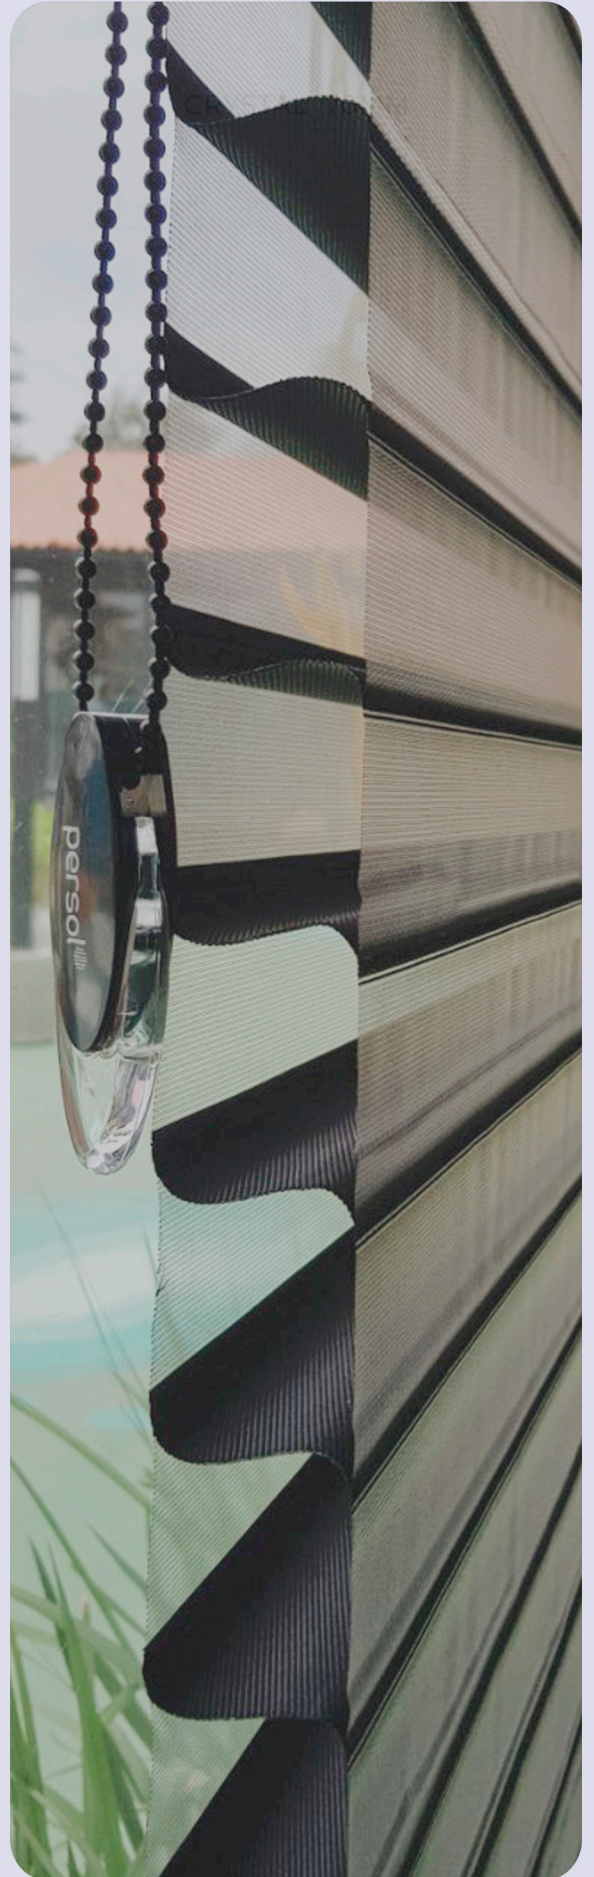

Semiopaco

Sheer 55/75mm

NEW VISION

SHEER 75MM

WHITE 55
WHITE 75

611-01
113-01

Sheer 55/75mm

NEW VISION